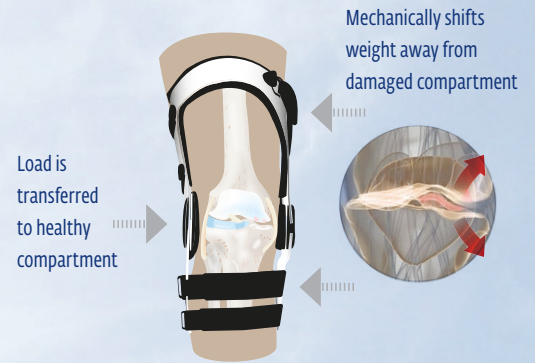

Indications

- Mild to moderate unicompartmental OA
- Ideal for patients who want to stay active and move freely

Contoured Frame Design

For Brace Stability

- DonJoy's proven contoured design enhances brace suspension no matter the level of activity

Malleable Magnesium

For Ultimate Comfort

- The flexibility of the magnesium frame allows the cuffs to be adjusted for an intimate fit
- Additionally, the incredible properties of magnesium make the brace feel weightless

3-Point Off-Loading Mechanism:

Shifts the painful compressive loads from the degenerative area to the healthy compartment

Hi-Tech material

For Dependable Off-loading

- The use of innovative nano MAG™ (on the loading side) provides strength for Off-loading

Clinically-Proven Technology

For Effective Pain Relief and Ligament Stability

- OA Nano™ features DonJoy's Clinically Proven** 3-Point Off-Loading Technology, shifting the compressive forces from the degenerative area to the healthy compartment
- The Four-Points-of-Leverage frame design provides additional protection for the ligaments